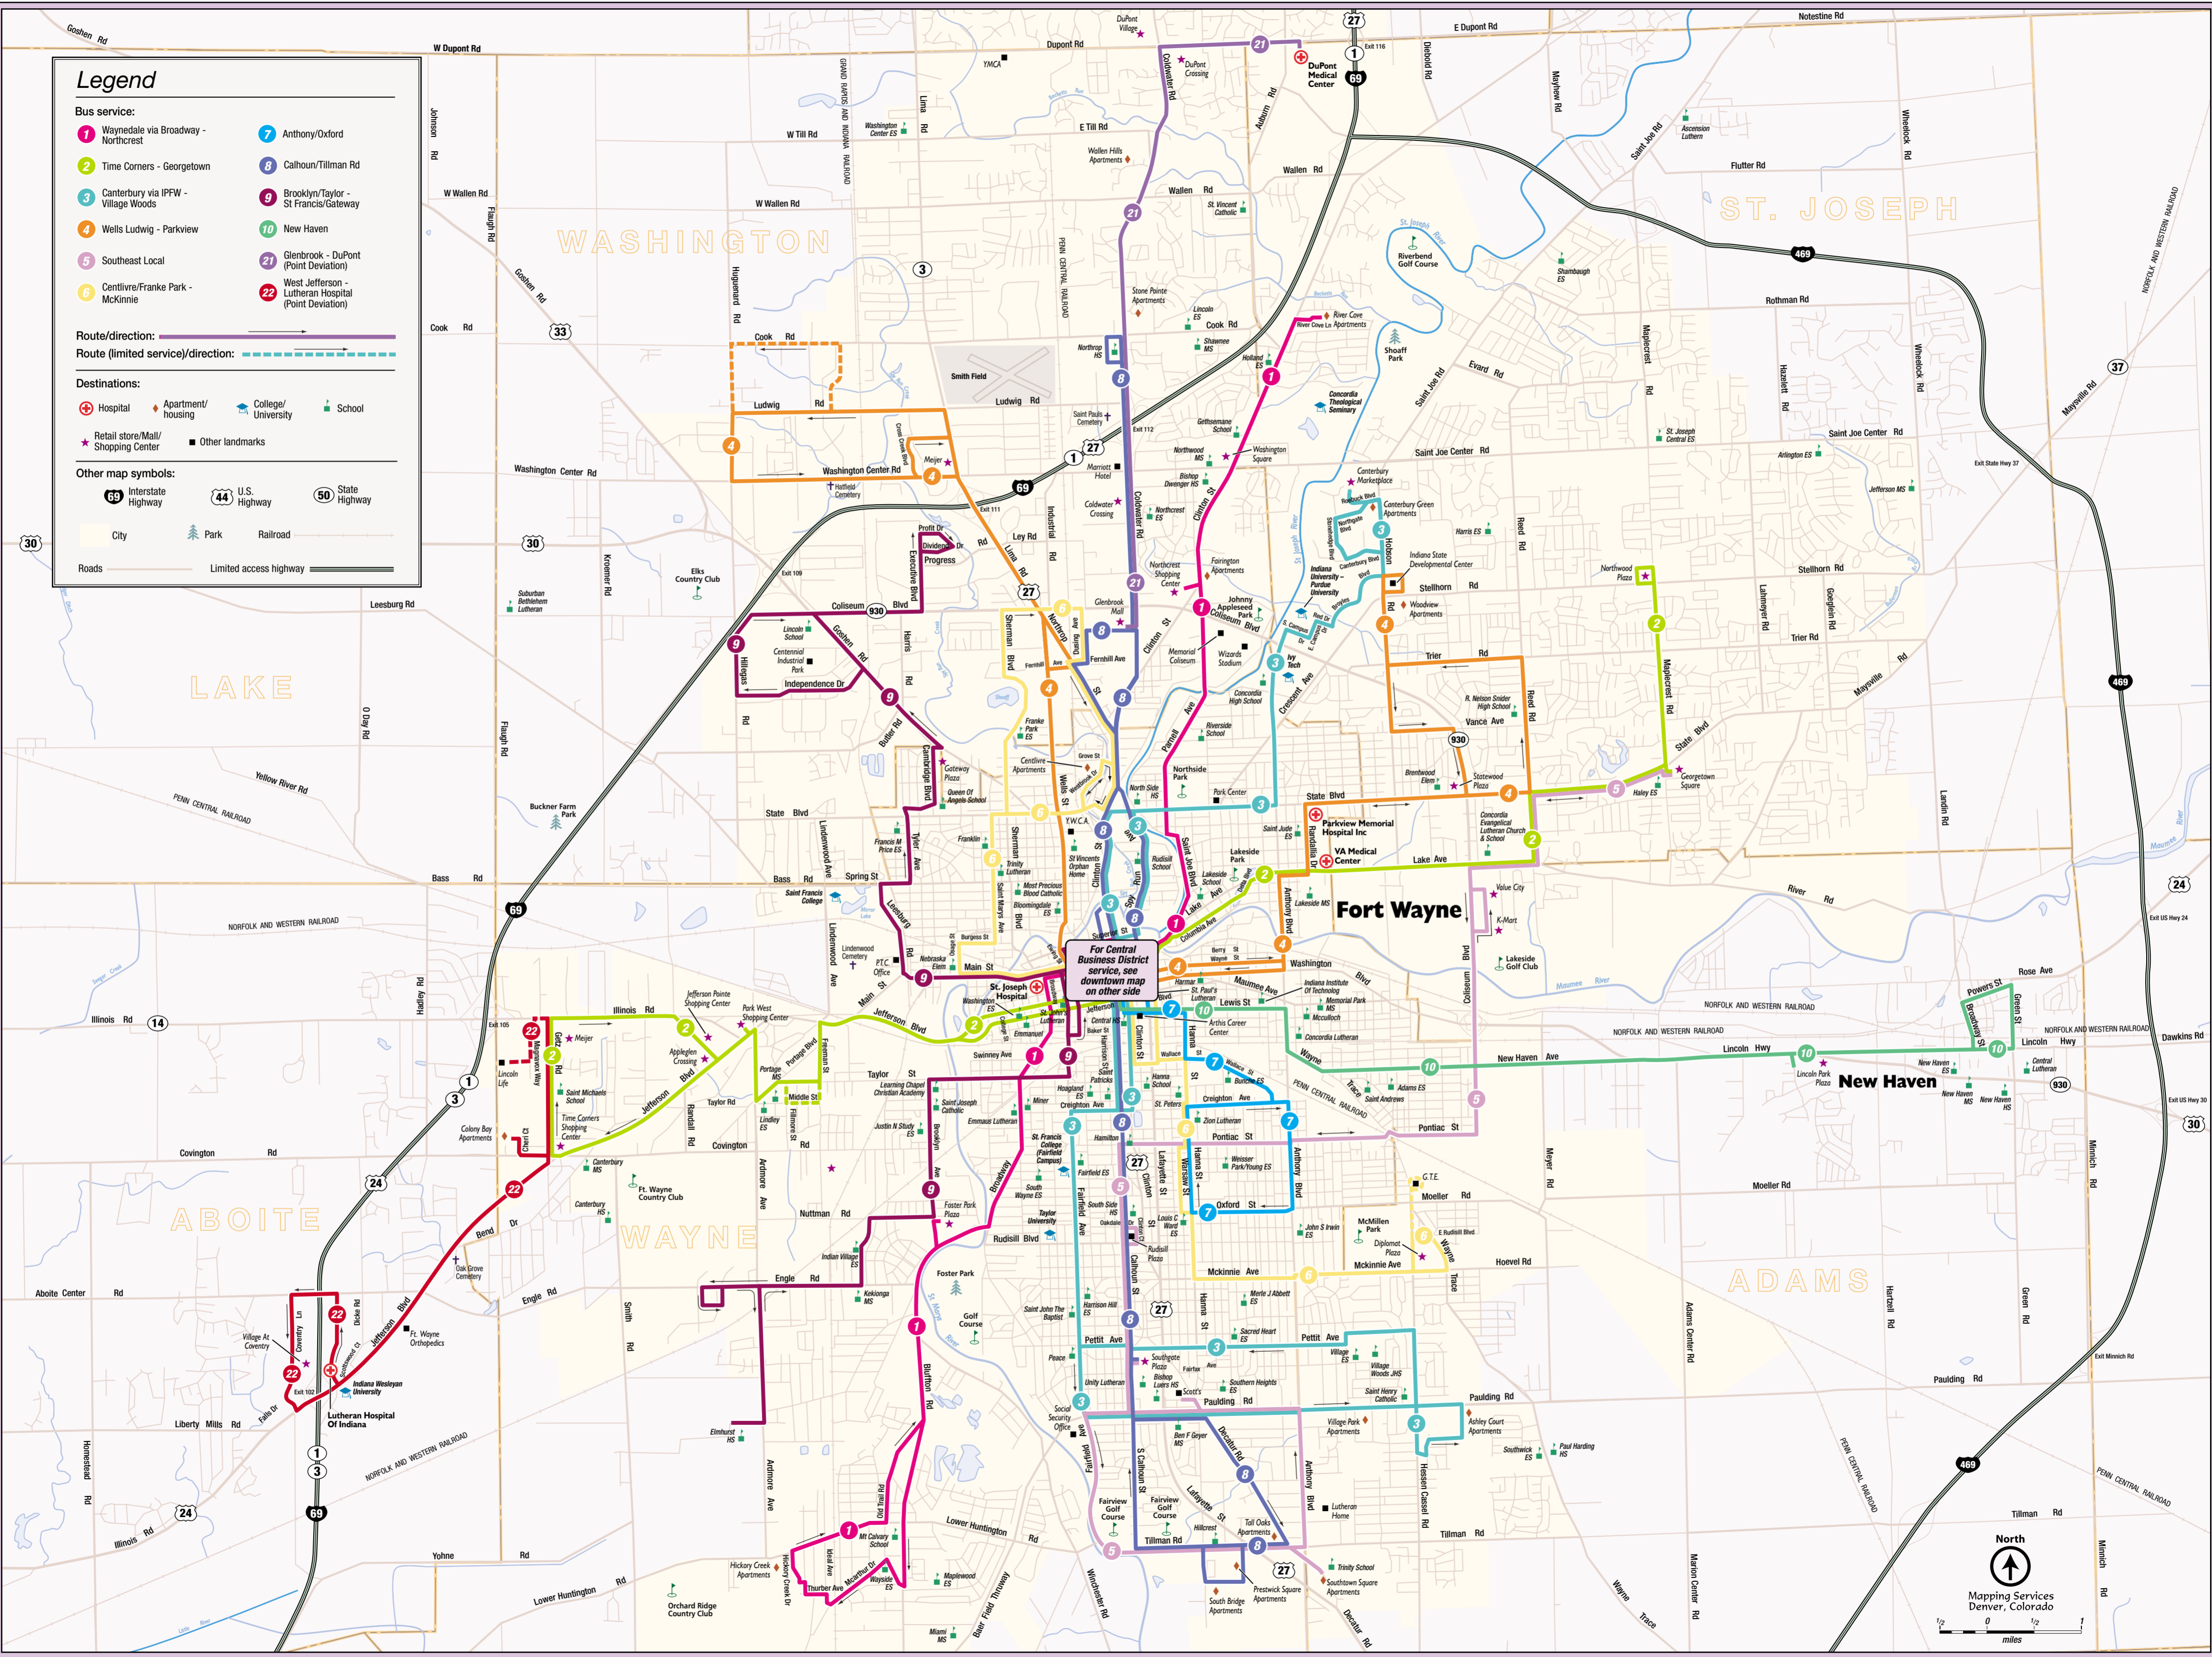

Legend

- Bus service:**
- 1 Waynedale via Broadway - Northcrest
 - 2 Time Corners - Georgetown
 - 3 Canterbury via IPFW - Village Woods
 - 4 Wells Ludwig - Parkview
 - 5 Southeast Local
 - 6 Centlivre/Franke Park - McKinnie
 - 7 Anthony/Oxford
 - 8 Calhoun/Tillman Rd
 - 9 Brooklyn/Taylor - St Francis/Gateway
 - 10 New Haven
 - 21 Glenbrook - DuPont (Point Deviation)
 - 22 West Jefferson - Lutheran Hospital (Point Deviation)
- Route/direction:** ———→
- Route (limited service)/direction:** - - - - -→
- Destinations:**
- Hospital
 - Apartment/housing
 - College/University
 - School
 - Retail store/Mall/Shopping Center
 - Other landmarks
- Other map symbols:**
- 69 Interstate Highway
 - 44 U.S. Highway
 - 50 State Highway
 - City
 - Park
 - Railroad
 - Roads
 - Limited access highway

For Central Business District service, see downtown map on other side