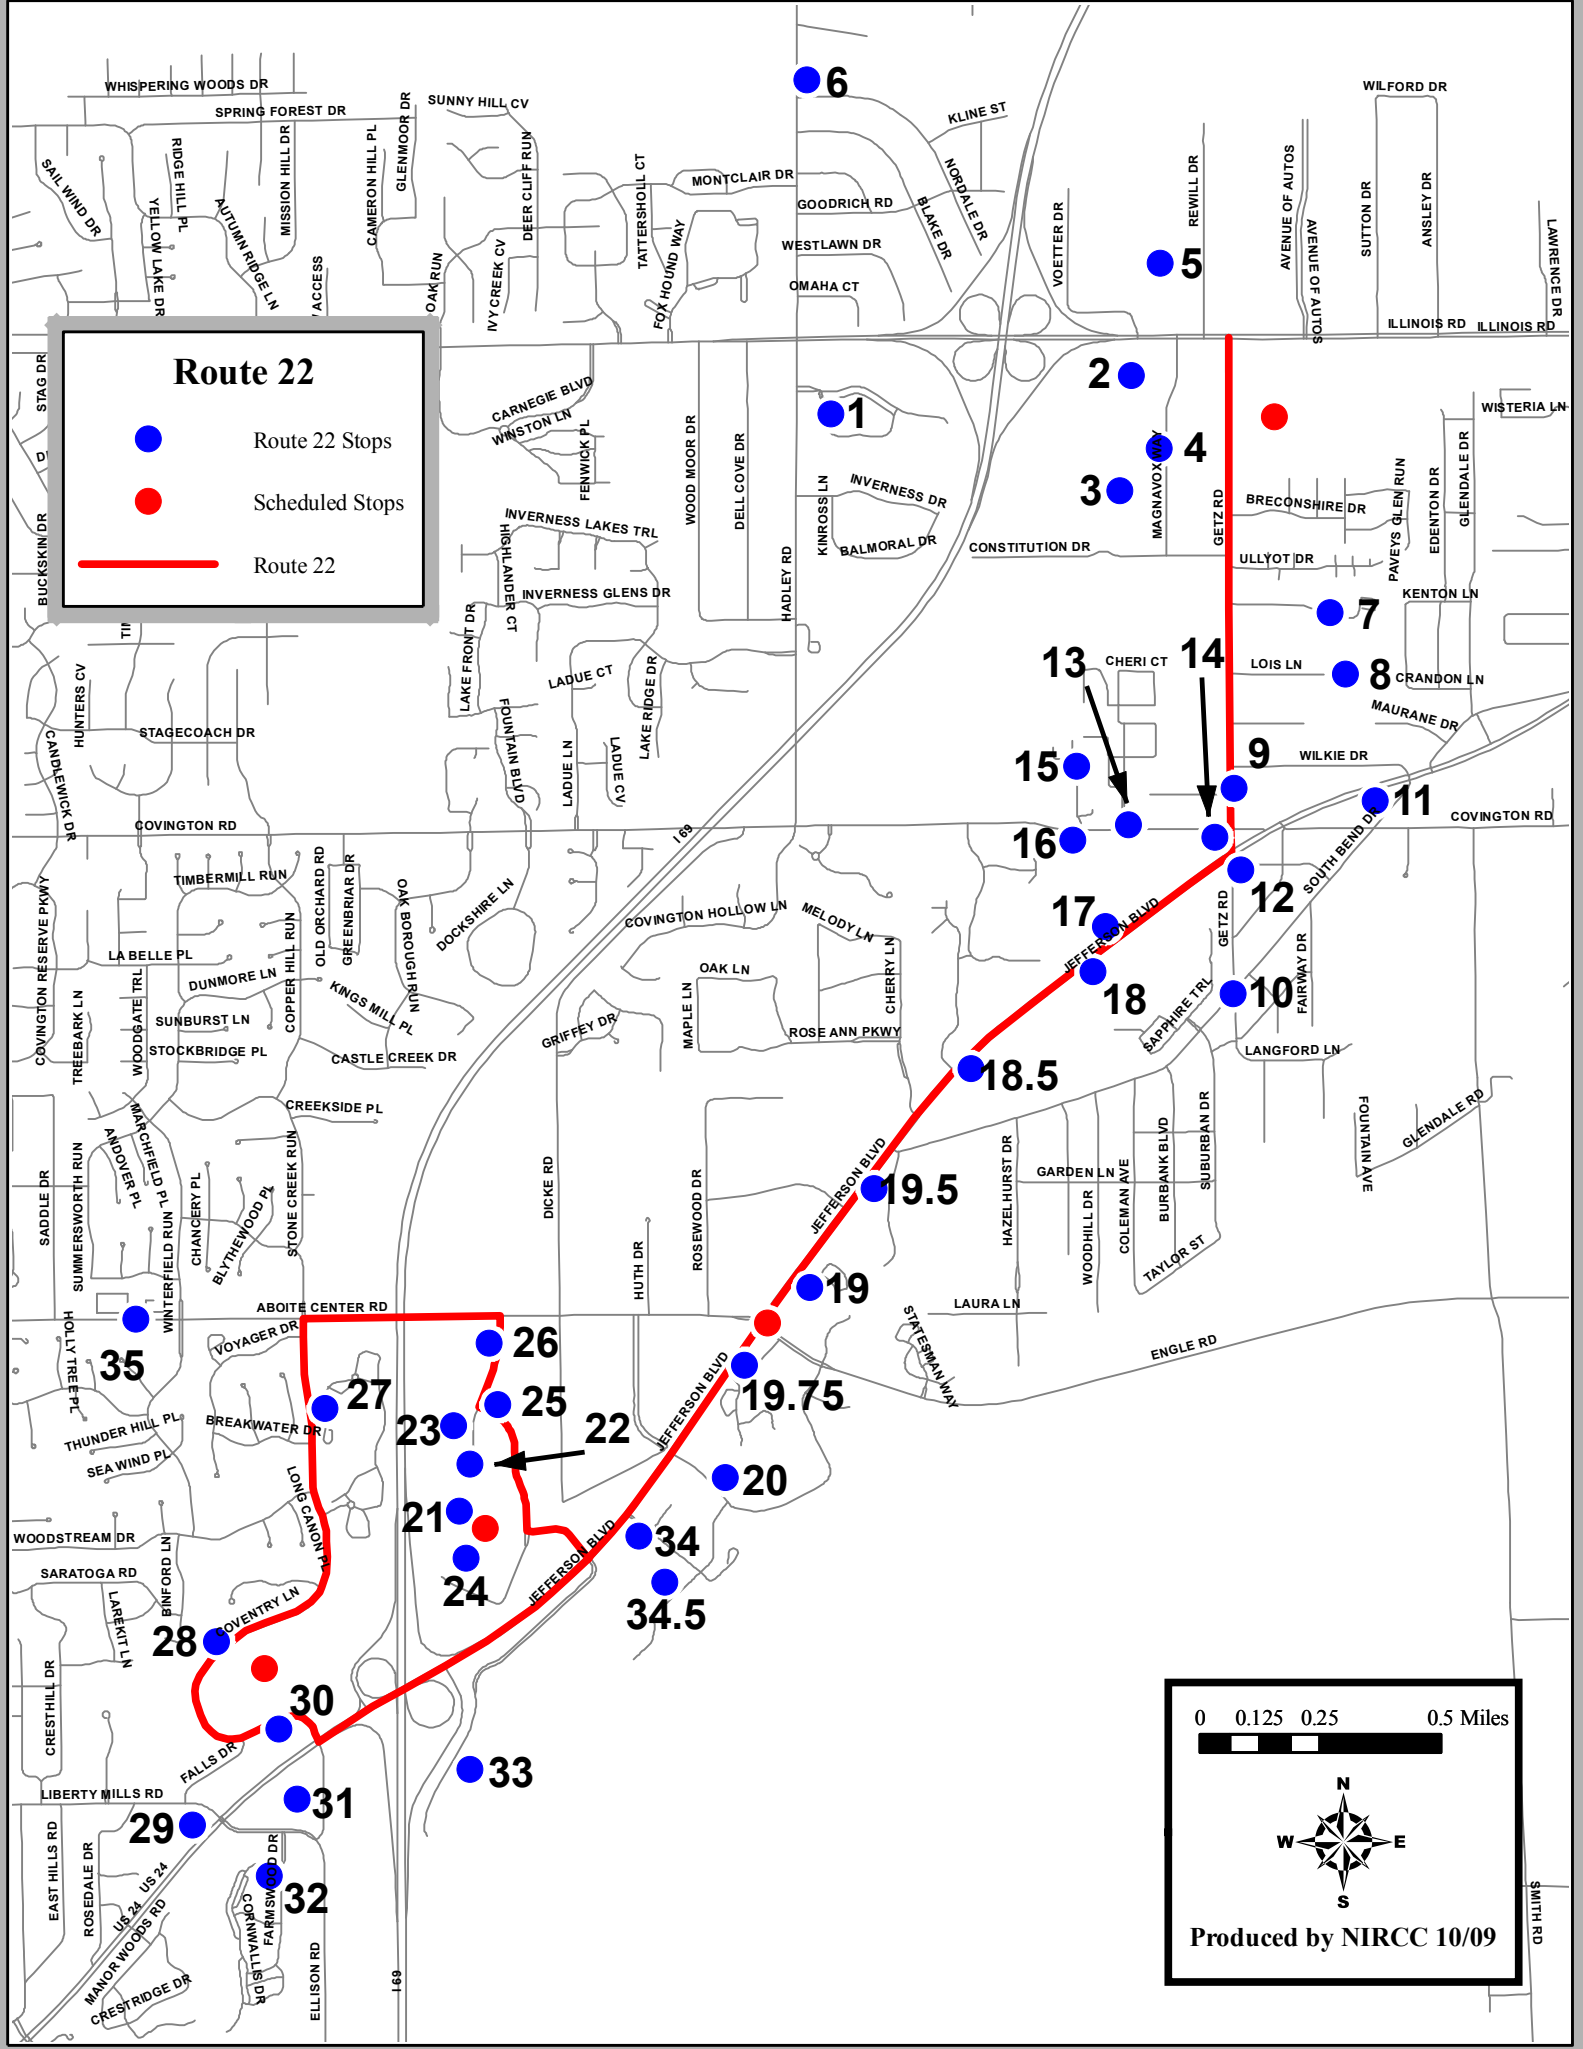

# Route 22

Route 22 Stops

Scheduled Stops

Route 22

Produced by NIRCC 10/09

SMITH RD