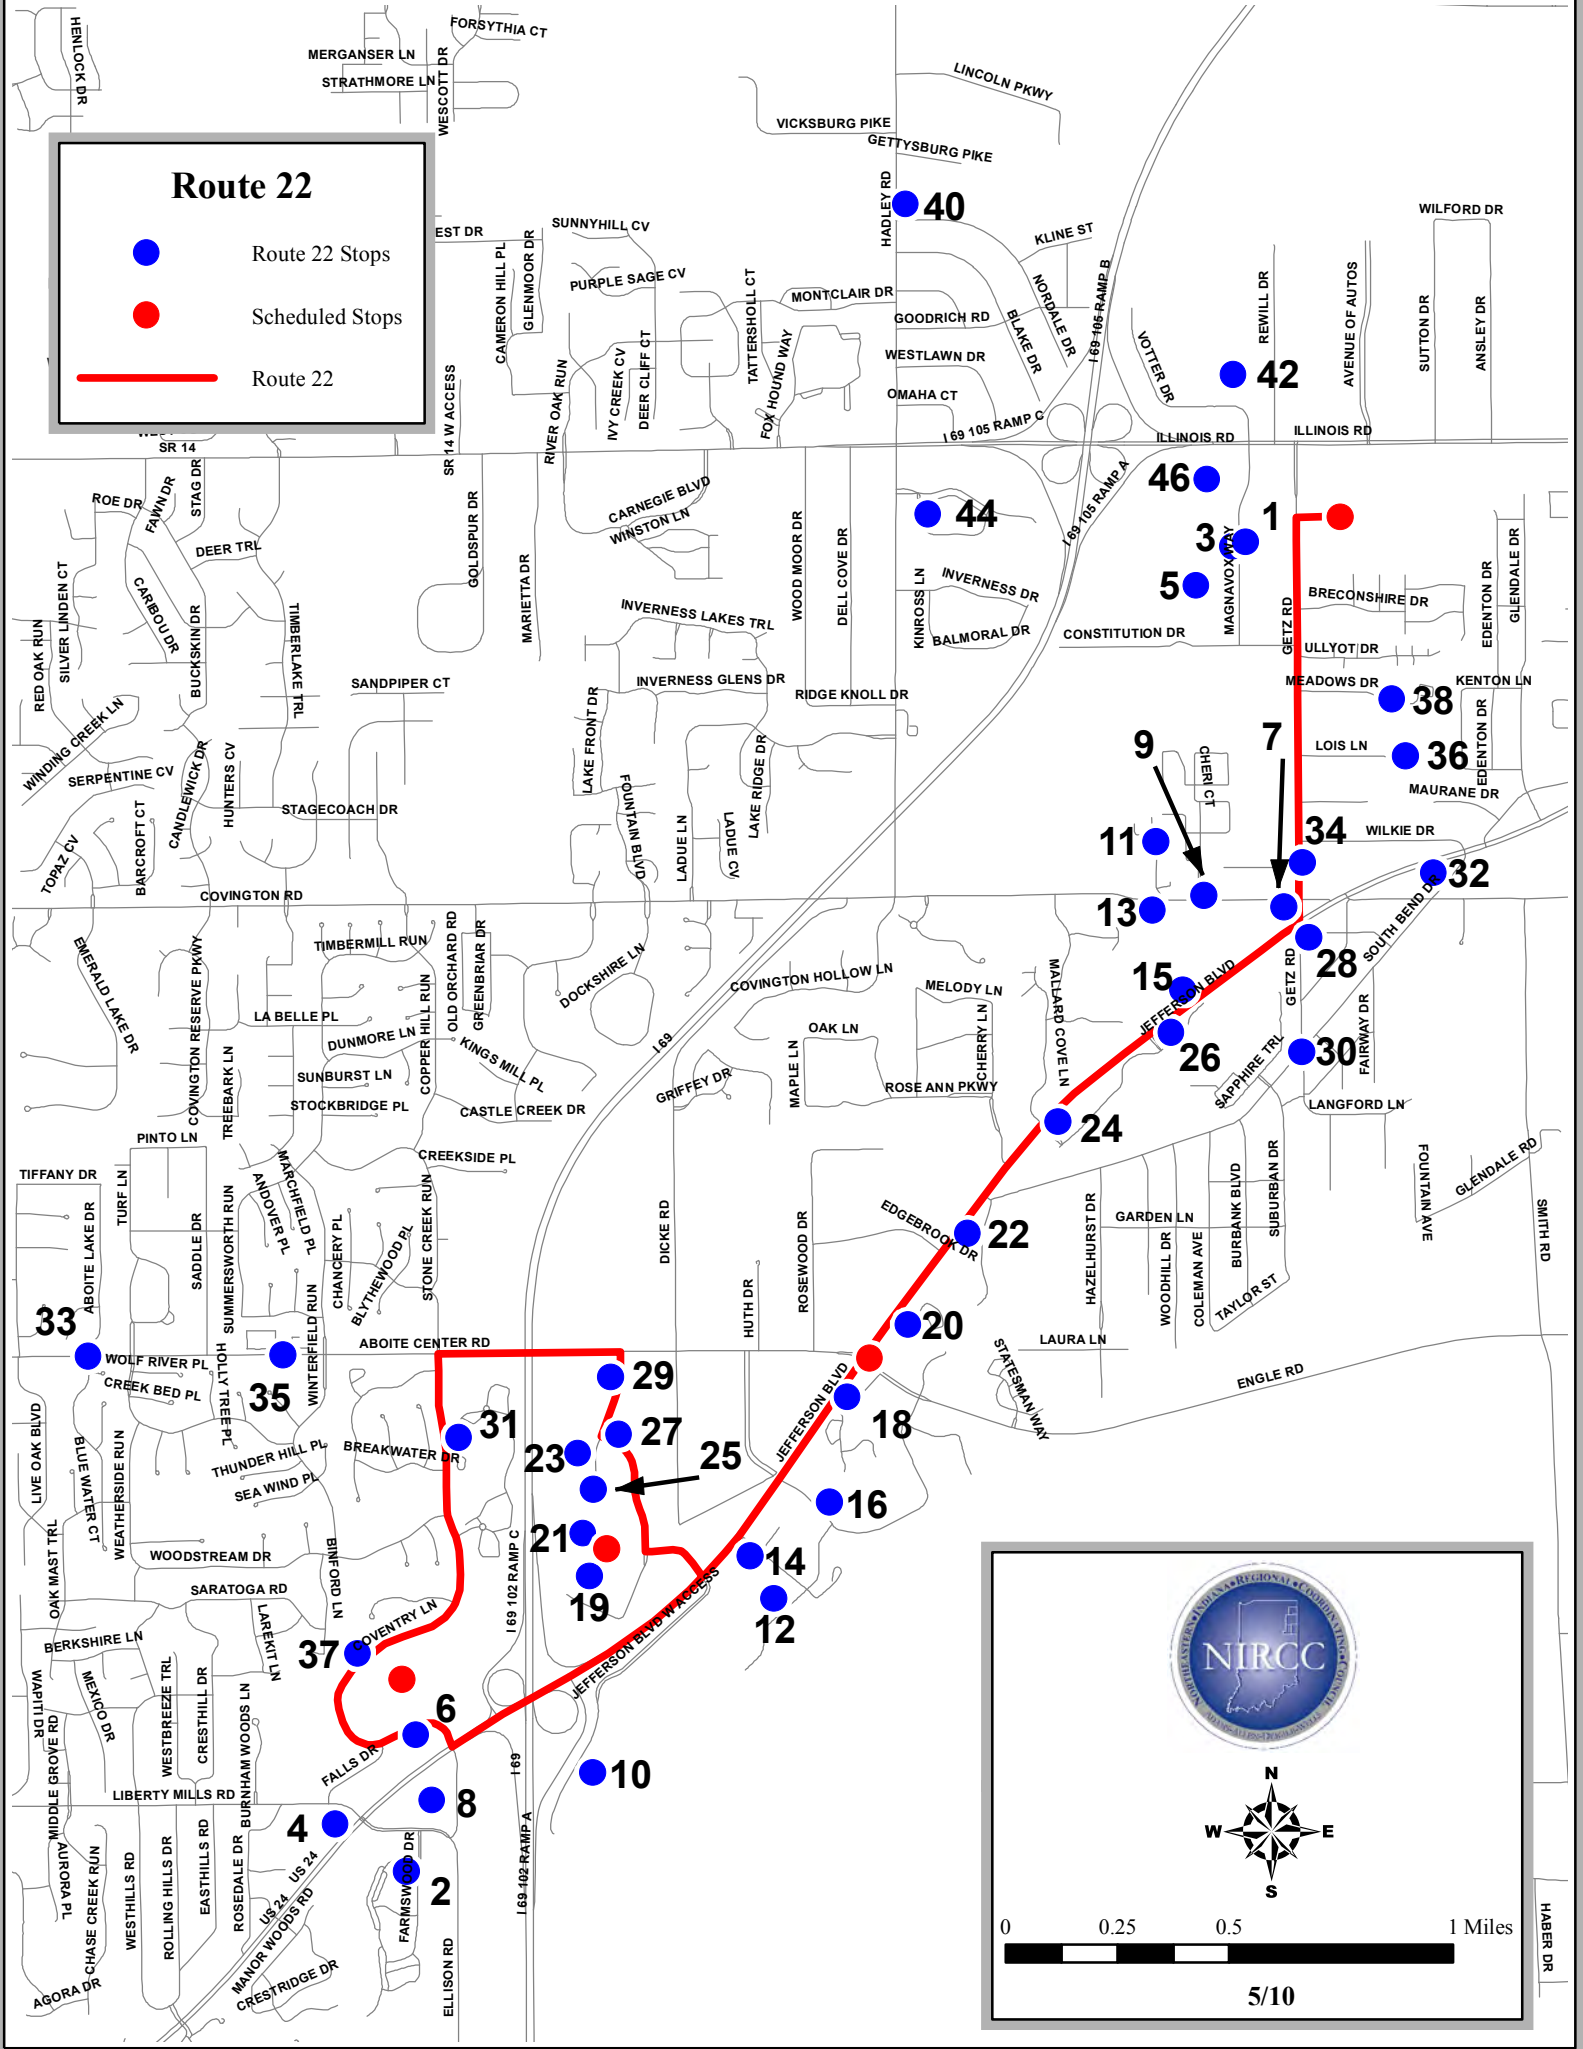

Route 22

-  Route 22 Stops
-  Scheduled Stops
-  Route 22

0 0.25 0.5 1 Miles

5/10