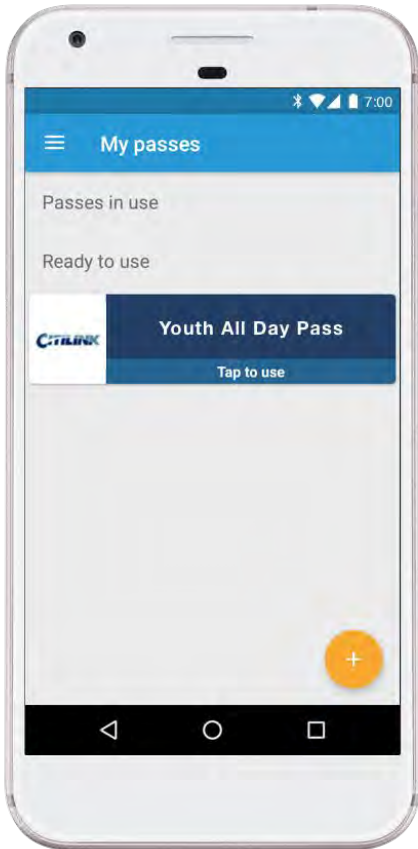

Press Key 2 on the farebox

1. AGENCY

**2. COLOR AND
WORD**

3. TIME OF DAY

ROTATING TICKET COLORS

ORANGE

YELLOW

GREEN

LIGHT BLUE

BLUE

PURPLE

Expired tickets are visible for 20 minutes and will be clearly marked with expiration time.

**RIDER MUST SHOW TICKET TO BOARD
(TICKET IS ON OTHER SIDE)**

**Pass Wallet with
NO active passes**