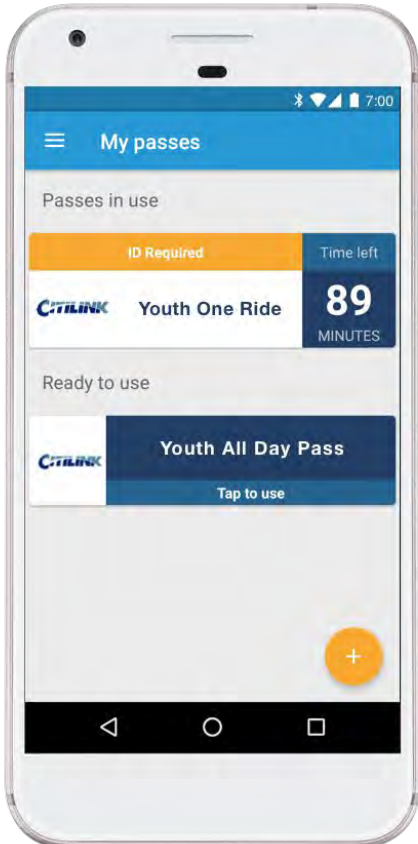

Press Key 2 on the farebox

1. AGENCY

**2. COLOR AND
WORD**

3. TIME OF DAY

ROTATING TICKET COLORS

ORANGE

YELLOW

GREEN

LIGHT BLUE

BLUE

PURPLE

Expired tickets are visible for 20 minutes and will be clearly marked with expiration time.

**RIDER MUST SHOW TICKET TO BOARD
(TICKET IS ON OTHER SIDE)**

**Pass Wallet with
NO active passes**

**Pass Wallet with
ONE active pass**